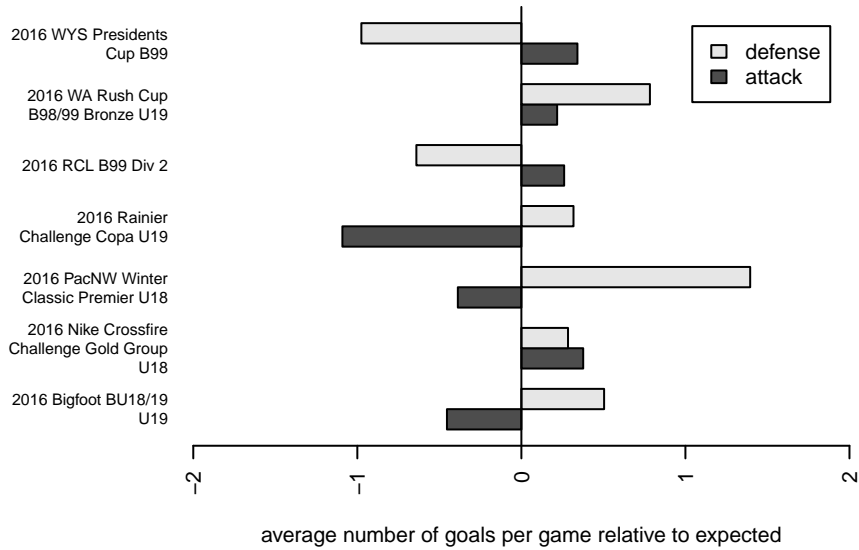

## PacNW White B99

Pacific Northwest SC  
 Tukwila, WA  
 B99 total strength=1425  
 attack=9.88 defense=7.71  
 fall league = RCL B99 Div 2

alt names used:  
 PACIFIC NORTHWEST SC PACNW 99 WHITE  
 PacNW B99 White C  
 PacNW B99 White  
 PacNW B99 White C

Venues played:  
 2016 Rainier Challenge Copa U19  
 2016 Nike Crossfire Challenge Gold Group U18  
 2016 WA Rush Cup B98/99 Bronze U19  
 2016 Bigfoot BU18/19 U19  
 2016 RCL B99 Div 2  
 2016 PacNW Winter Classic Premier U18  
 2016 WYS Presidents Cup B99

**attack and defense variance (black dot)  
relative to other teams  
and top 10 in region**

**attack and defense rating  
relative to others at age  
and all opponents in last 13 months**

**Performance relative to 13 month average**