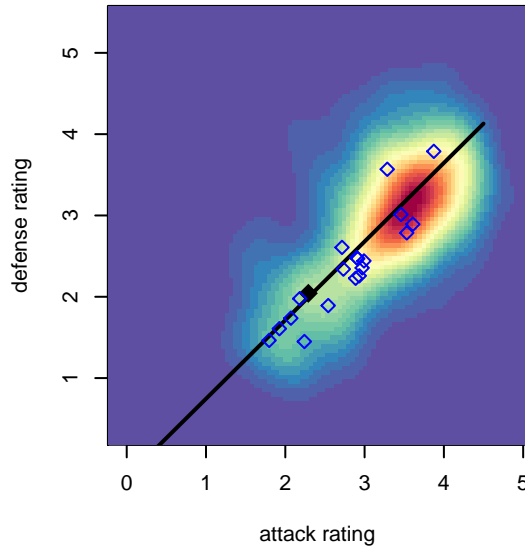

## PacNW White B99

Pacific Northwest SC  
 Tukwila, WA  
 B99 total strength=1425  
 attack=9.88 defense=7.71  
 fall league = RCL B99 Div 2

alt names used:  
 PACIFIC NORTHWEST SC PACNW 99 WHITE  
 PacNW B99 White C  
 PacNW B99 White  
 PacNW B99 White C

**attack and defense variance (black dot)  
relative to other teams  
and top 10 in region**

**attack and defense rating  
relative to others at age  
and all opponents in last 13 months**

**Performance relative to 13 month average**