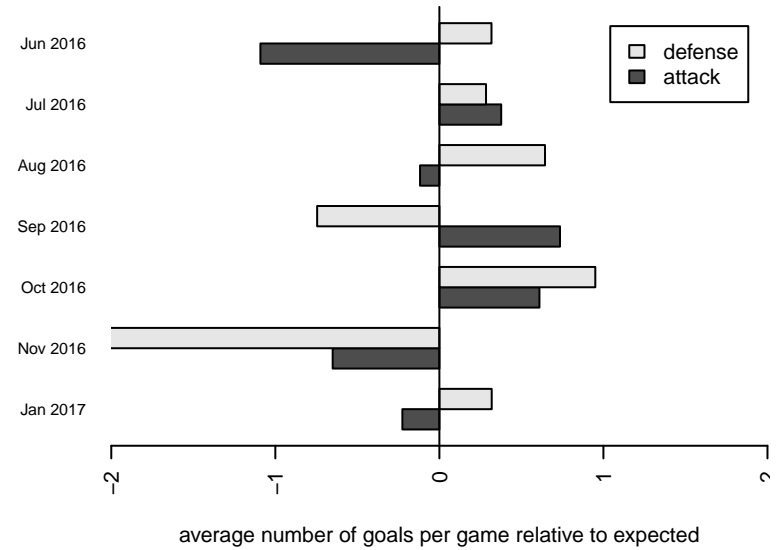

Performance relative to 13 month average