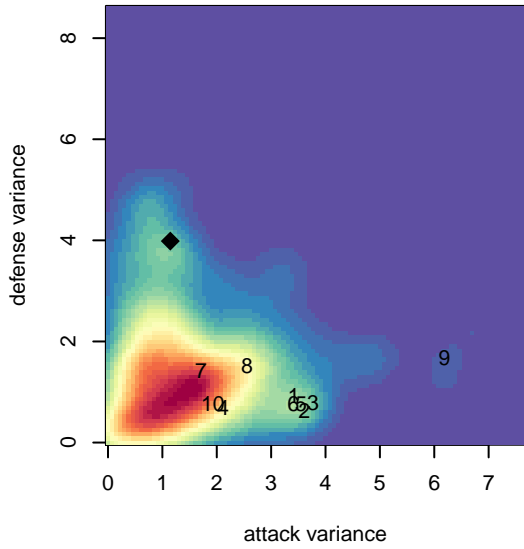

## PacNW White B99

Pacific Northwest SC  
 Tukwila, WA  
 B99 total strength=1425  
 attack=9.88 defense=7.71  
 fall league = RCL B99 Div 2

alt names used:  
 PACIFIC NORTHWEST SC PACNW 99 WHITE  
 PacNW B99 White C  
 PacNW B99 White  
 PacNW B99 White C

**attack and defense variance (black dot)  
relative to other teams  
and top 10 in region**

**attack and defense rating  
relative to others at age  
and all opponents in last 13 months**

**Performance relative to 13 month average**