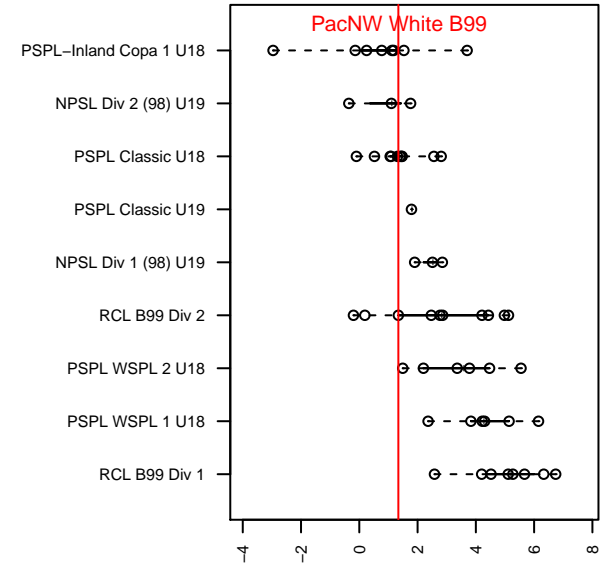

## PacNW White B99

Pacific Northwest SC  
 Tukwila, WA  
 B99 total strength=1425  
 attack=9.88 defense=7.71  
 fall league = RCL B99 Div 2

alt names used:  
 PACIFIC NORTHWEST SC PACNW 99 WHITE  
 PacNW B99 White C  
 PacNW B99 White  
 PacNW B99 White C

**attack and defense variance (black dot)  
relative to other teams  
and top 10 in region**

**attack and defense rating  
relative to others at age  
and all opponents in last 13 months**

**Performance relative to 13 month average**