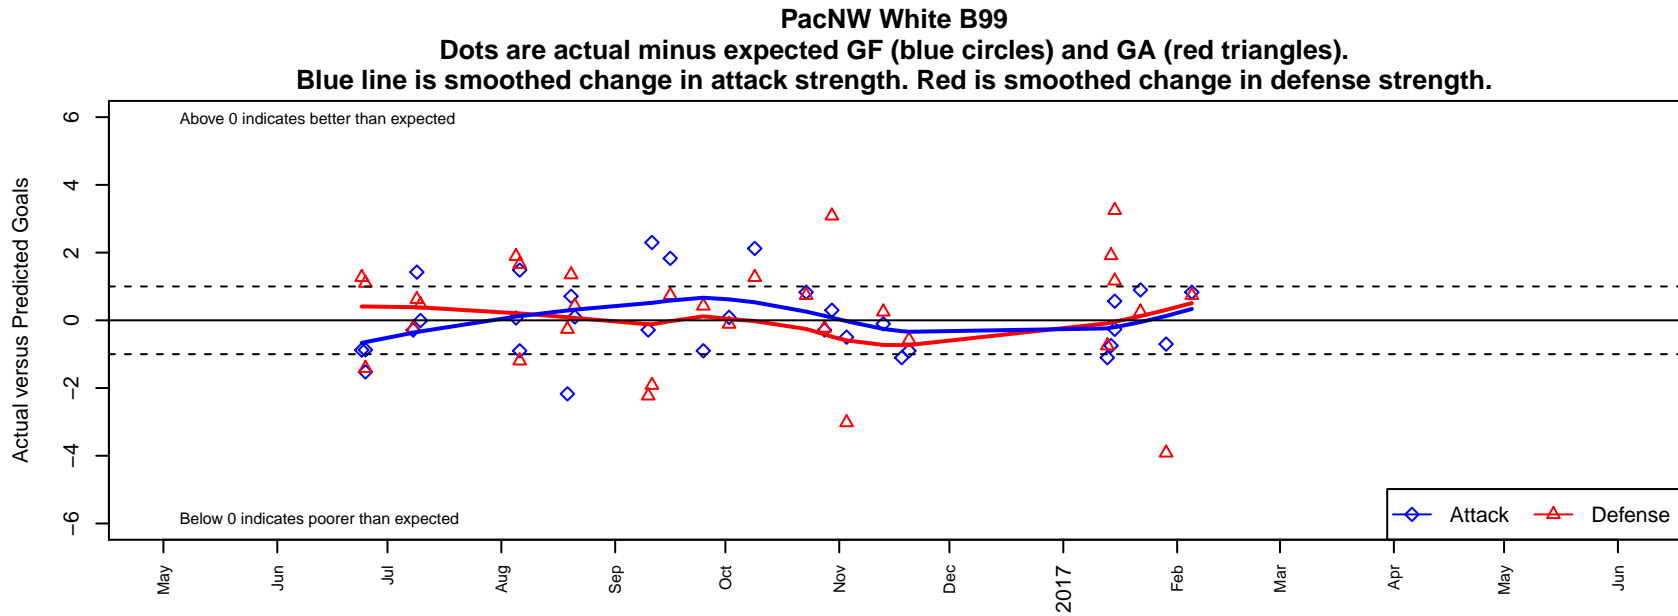

## PacNW White B99

Pacific Northwest SC  
 Tukwila, WA  
 B99 total strength=1425  
 attack=9.88 defense=7.71  
 fall league = RCL B99 Div 2

alt names used:  
 PACIFIC NORTHWEST SC PACNW 99 WHITE  
 PacNW B99 White C  
 PacNW B99 White  
 PacNW B99 White C

**attack and defense variance (black dot)  
relative to other teams  
and top 10 in region**

**attack and defense rating  
relative to others at age  
and all opponents in last 13 months**

**Performance relative to 13 month average**